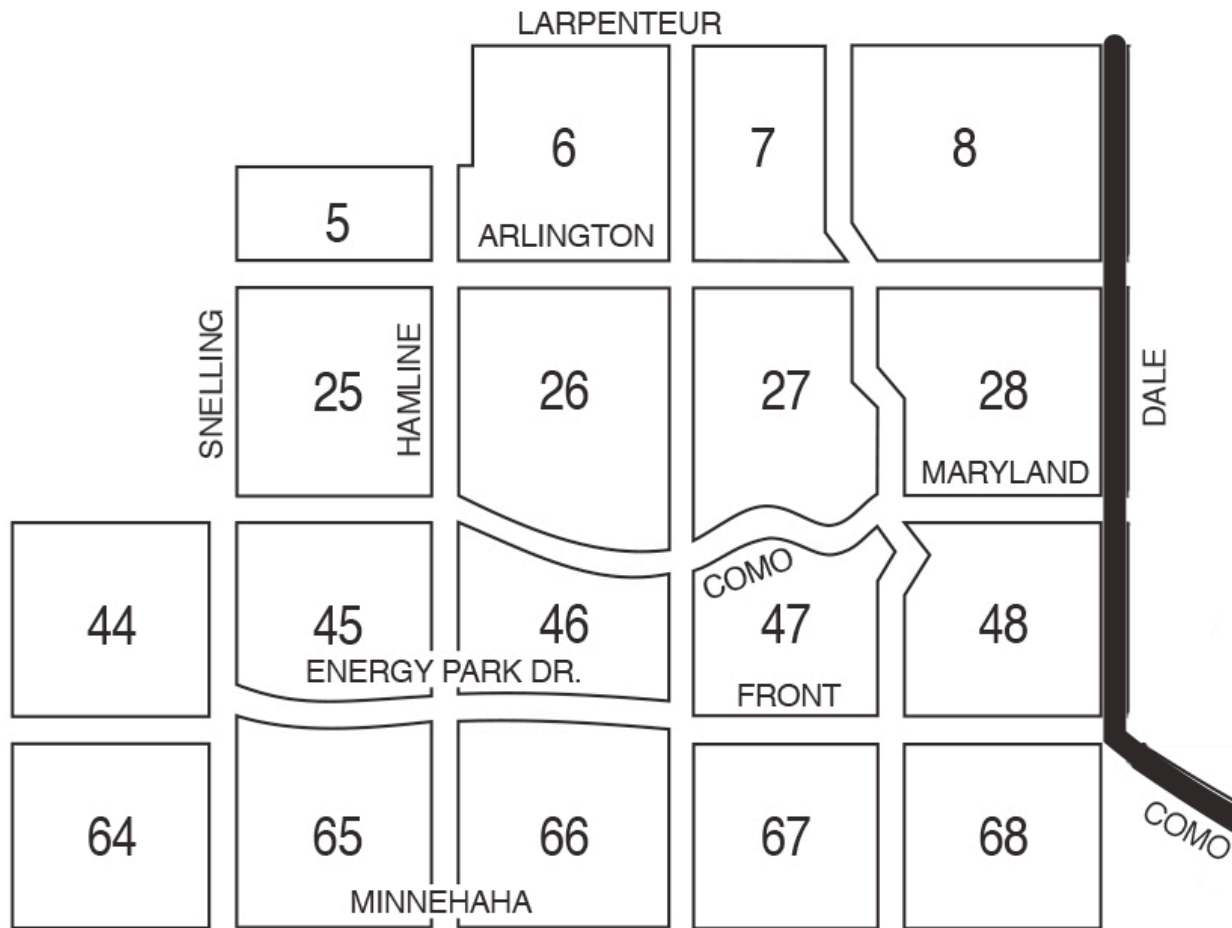

Saint Paul Police Grids in District 10

Note: Only part of Grids 44, 64, 65, 66, 67 and 68 are in District 10.