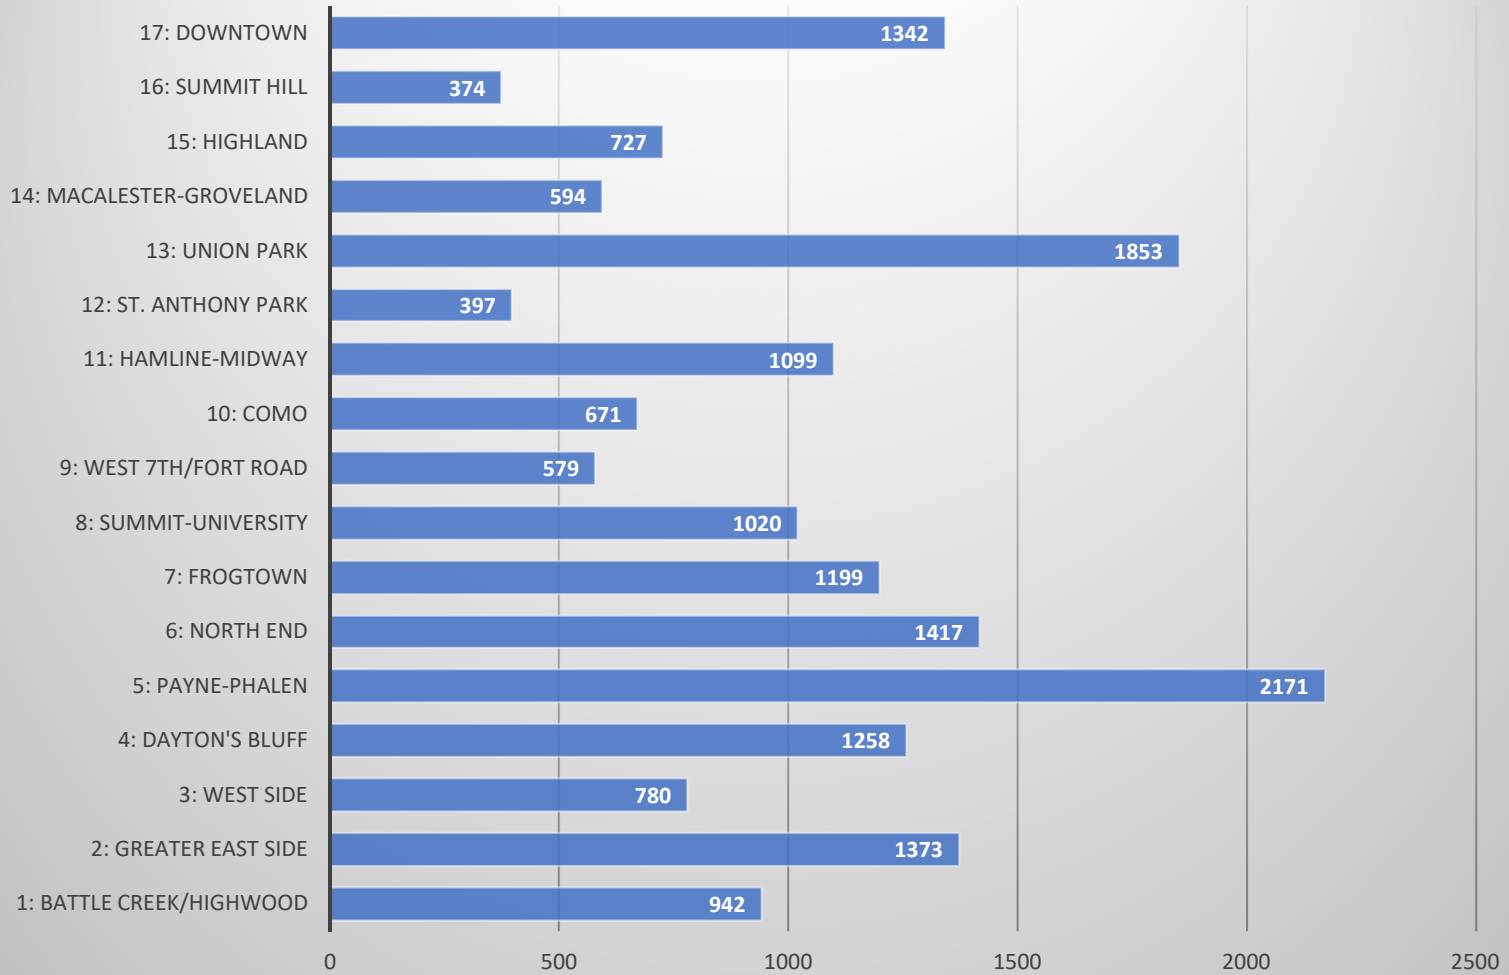

Crime Rate per 1,000 residents

Reported crimes January-September 2019. Sources: Saint Paul Crime Incident Report Database, Minnesota Compass

Reported Crimes 2019 (January-September)

Source: Saint Paul Crime Incident Report Database