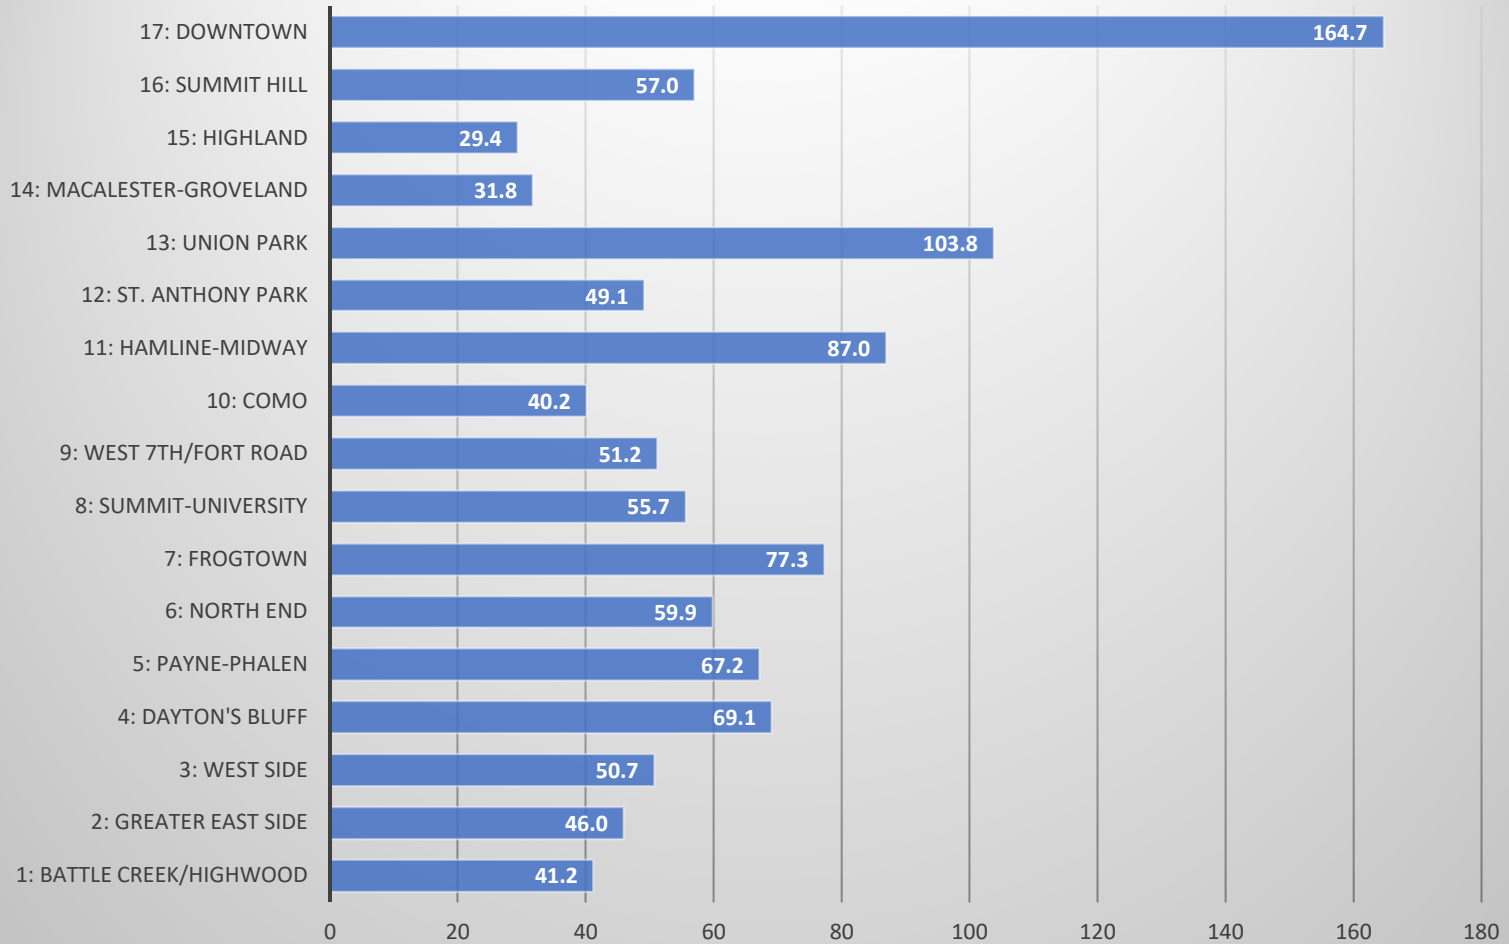

Crime Rate per 1,000 residents

Reported crimes January-September 2019. Sources: Saint Paul Crime Incident Report Database, Minnesota Compass

Reported Crimes 2019 (January-September)

Source: Saint Paul Crime Incident Report Database